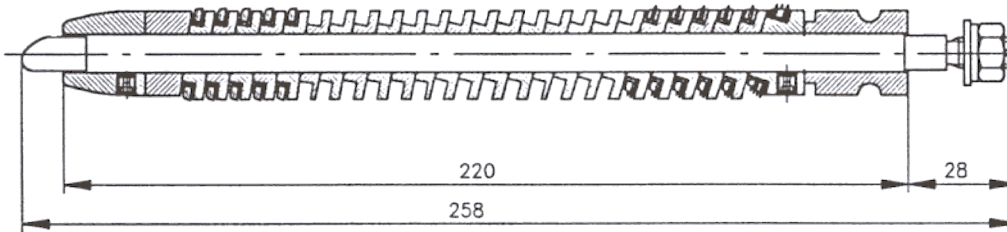

## Temple-cylinder: Tsudakoma

HUAG-No.: 01.363.189/190

Airjet

HUAG-No.: 01.353.221/222

Airjet

HUAG-No.: 01.363.335/336

Airjet

HUAG-No.: 01.364.034/035