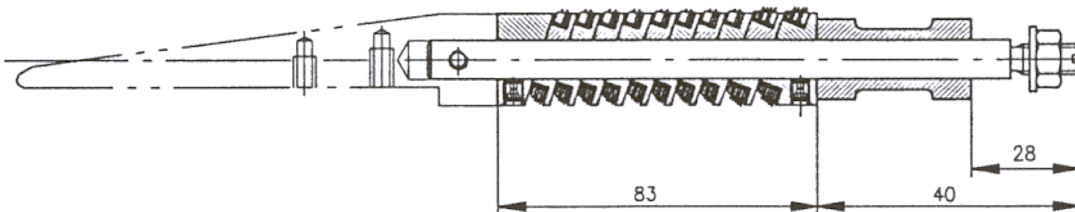

## Temple-cylinder: Tsudakoma

HUAG-No.: 01.363.189/190

Airjet

HUAG-No.: 01.353.221/222

Airjet

HUAG-No.: 01.363.335/336

Airjet

HUAG-No.: 01.364.034/035