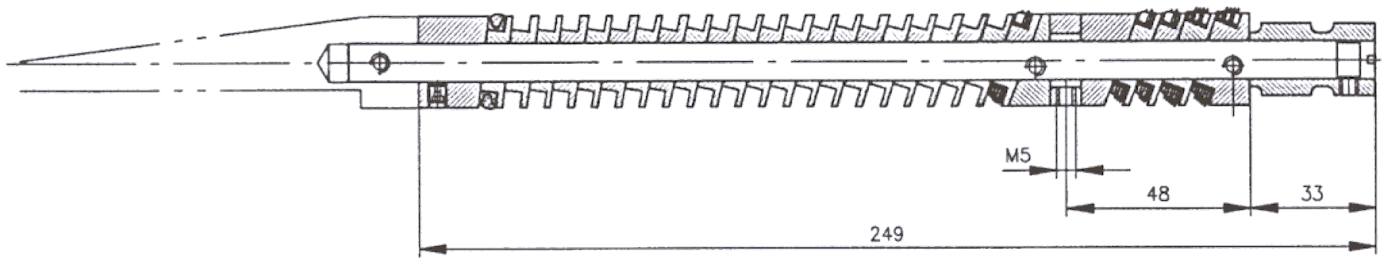

Temple-cylinder: Tsudakoma

HUAG-No.: 01.363.187/188

Airjet

HUAG-No.: 01.353.178

Waterjet

HUAG-No.: 40.095.023

HUAG-No.: 40.095.025

Waterjet