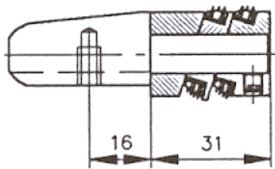

# Temple-cylinder: Tsudakoma

HUAG-No.: 01.363.187/188

Airjet

HUAG-No.: 01.353.178

Waterjet

HUAG-No.: 40.095.023

HUAG-No.: 40.095.025

Waterjet